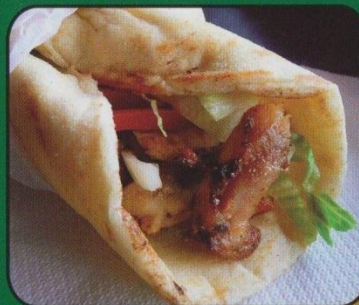

WRAPS

DONER WRAP	3.80
CHICKEN DONER WRAP	3.90
MIXED DONER WRAP	4.10
SHISH WRAP	4.00
KOFTE WRAP	4.00
CHICKEN KEBAB WRAP	4.10